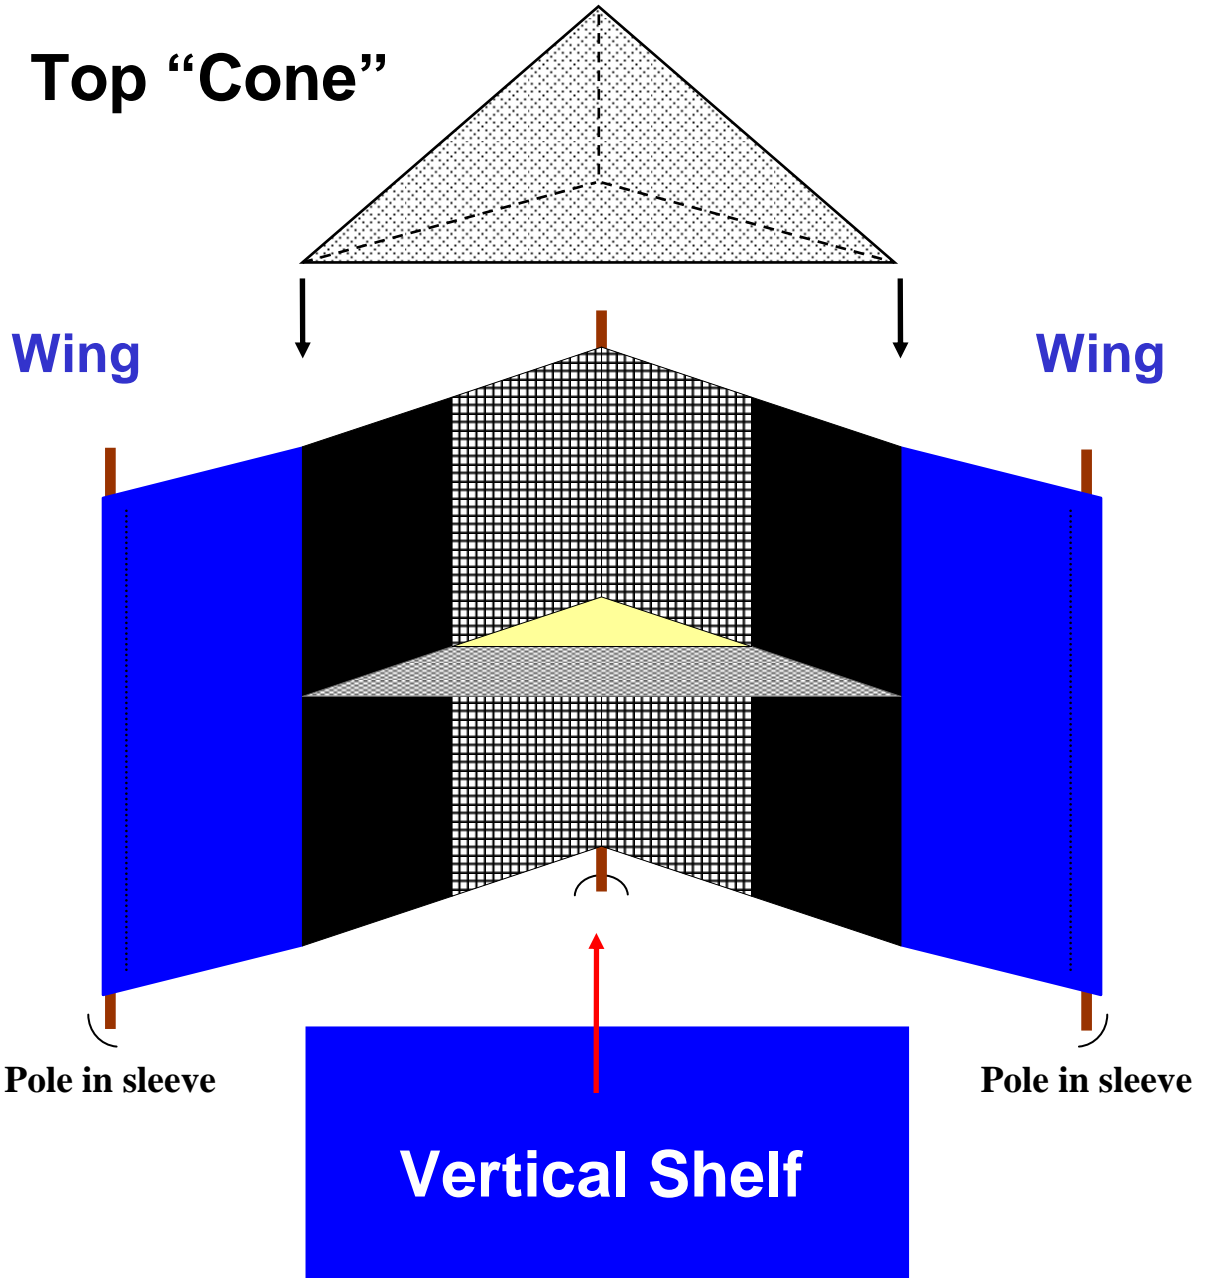

-  Blue
-  Back Net
-  Gap
-  Black
-  Horizontal Net Shelf

Top “Cone”

Top Front Shelf removed to show inside